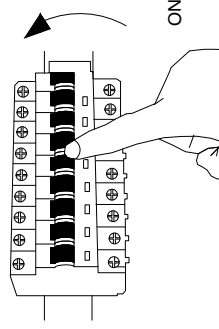

# NOVA LUCE

9695104

1

Turn off the general switch

2

Drill holes, apply plastic anchors with screws

3

Connect the wires & put it in place

4

Turn on the general switch