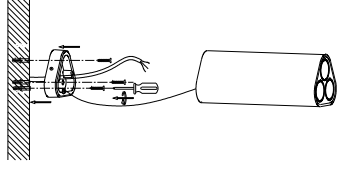

# NOVA LUCE

9695104

1

Turn off the general switch

2

Drill holes, apply plastic anchors with screws

3

Connect the wires & put it in place