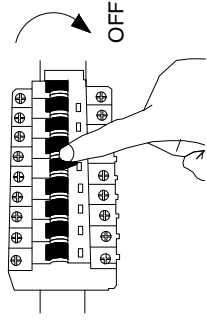

# NOVA LUCE

9695104

1

Turn off the general switch

2

Drill holes, apply plastic anchors with screws

3

Connect the wires & put it in place

4

Turn on the general switch