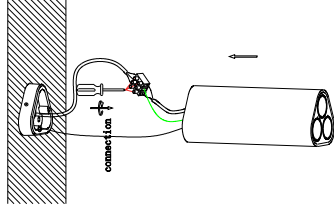

# NOVA LUCE

9695104

1

Turn off the general switch

2

Drill holes, apply plastic anchors with screws

3

Connect the wires & put it in place

4

Turn on the general switch