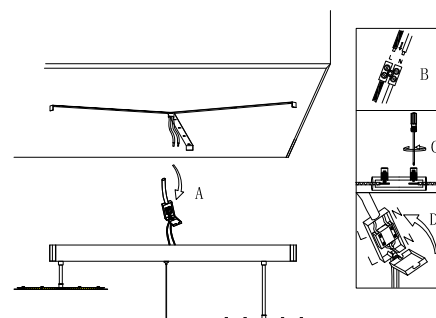

NOVA LUCE

9580679

1

Turn off the general switch

2

Drill holes & apply plastic anchors
With screws

3

Connect the wires

4

Apply the side screws

5

Turn on the general switch