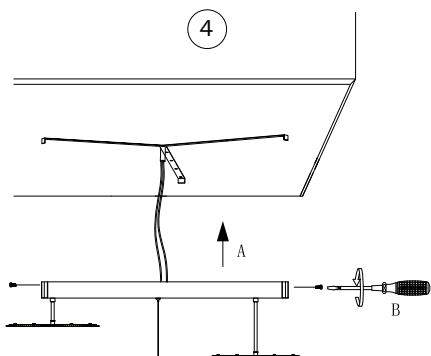

NOVA LUCE

9580679

1

Turn off the general switch

2

Drill holes & apply plastic anchors
With screws

3

Connect the wires

4

Apply the side screws

5

Turn on the general switch