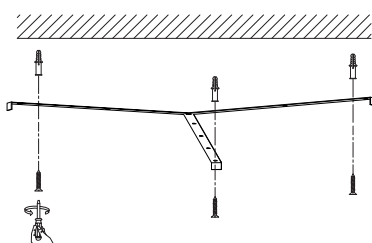

NOVA LUCE

9580679

1

Turn off the general switch

2

Drill holes & apply plastic anchors
With screws

3

Connect the wires

4

Apply the side screws

5

Turn on the general switch