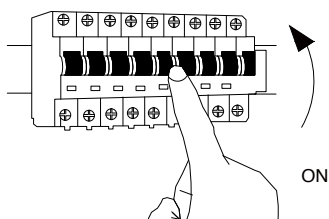

NOVA LUCE

9580679

1

Turn off the general switch

2

Drill holes & apply plastic anchors
With screws

3

Connect the wires

4

Apply the side screws

5

Turn on the general switch