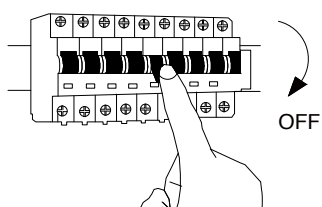

NOVA LUCE

9580679

1

Turn off the general switch

2

Drill holes & apply plastic anchors
With screws

3

Connect the wires

4

Apply the side screws

5

Turn on the general switch