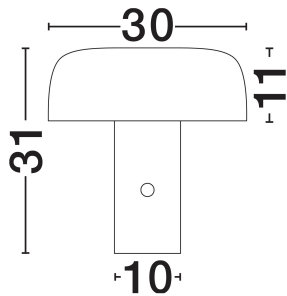

TECHNICAL DRAWING

GENERAL INFORMATION

Product Code	9268025
Collection	Indoor
Product Category	Table
Product Family	Noelia
Mounting Location	Table
Application Environment	Indoor
Specifications	N/A

DIMENSION & WEIGHT

LxWxH (cm)	D: 30 H: 31
Cut Out (cm)	N/A
Weight (Kgr)	2.2

MATERIAL & COLOR

Product Color	Sandy Black
Body Material	Steel, Aluminium &Acrylic

APPLICATION & MOUNTING

Ambient Working Temp.	Max 45°C
Type of Protection	IP20
Dimmable	Yes
Type of Dimming	Triac
Mounting type	Surface
Mounting Depth (cm)	N/A
Led Module Replaceable	No
Light Source	LED

NOVA LUCE S.A

Schimatari Viotias
32009, Greece

+30 22620 58 121
+30 22620 56 743

info@novaluce.com
www.novaluce.com