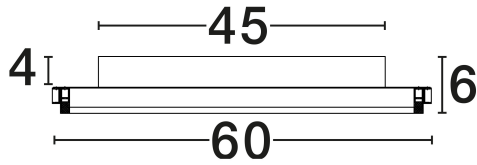

NOVA LUCE

PRODUCT DATASHEET

Version: 001

PRODUCT PHOTOGRAPH

TECHNICAL DRAWING

GENERAL INFORMATION

Product Code	9212916
Collection	Indoor
Product Category	Ceiling
Product Family	Willow
Mounting Location	Ceiling
Application Environment	Indoor
Specifications	N/A

DIMENSION & WEIGHT

LxWxH (cm)	D: 60 H: 6
Cut Out (cm)	N/A
Weight (Kgr)	3.96

MATERIAL & COLOR

Product Color	Sandy White
Body Material	Aluminium & Acrylic

APPLICATION & MOUNTING

Ambient Working Temp.	Max 45°C
Type of Protection	IP20
Dimmable	No
Type of Dimming	N/A
Mounting type	Surface
Mounting Depth (cm)	N/A
Led Module Replaceable	No
Light Source	LED