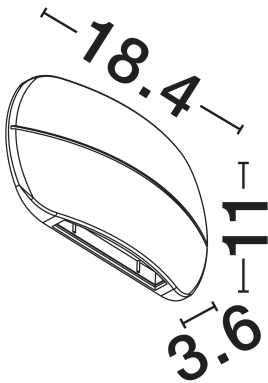

NOVA LUCE

PRODUCT DATASHEET

Version: 001

PRODUCT PHOTOGRAPH

TECHNICAL DRAWING

GENERAL INFORMATION

Product Code	9030747
Collection	Outdoor
Product Category	Wall
Product Family	Prato
Mounting Location	Wall
Application Environment	Outdoor
Specifications	N/A

DIMENSION & WEIGHT

LxWxH (cm)	L:18.4 W:11 H:3.6 cm
Cut out (cm)	N/A
Weight (Kgr)	0.44

MATERIAL & COLOR

Product Color	Sandy White
Body Material	Aluminium & Glass

APPLICATION & MOUNTING

Ambient Working Temp.	Max 45 oC
Type of Protection	IP65
Dimmable	No
Type of Dimming	N/A
Mounting type	Surface
Mounting Depth (cm)	N/A
Led Module Replaceable	No
Light Source	LED

Power (Nominal)	10w
Input voltage (Nominal)	220-240Vac
Mains Frequency	50/60Hz

PHOTOMETRICAL DATA

Luminous Flux	434lm
Color Temperature	3000K
Light Color (Designation)	Warm White

WARRANTY

Warranty	3 Years
----------	----------------