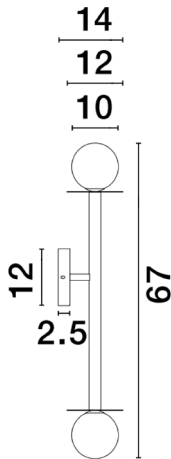

NOVA LUCE

PRODUCT DATASHEET

Version: 001

PRODUCT PHOTOGRAPH

TECHNICAL DRAWING

GENERAL INFORMATION

Product Code	9043317
Collection	Decorative
Product Category	Wall
Product Family	Pielo
Mounting Location	Wall
Application Environment	Indoor

DIMENSION & WEIGHT

LxWxH (cm)	L: 12 W: 14 H: 67
Cut out (cm)	N/A
Weight (Kgr)	1.1

MATERIAL & COLOR

Product Color	Sandy Black & Opal
Body Material	Metal & Glass

APPLICATION & MOUNTING

Ambient Working Temp.	Max 45 oC
Type of Protection	IP20
Dimmable	Depends on the lamp
Type of Dimming (Optional)	N/A
Mounting type	Wall
Mounting Depth (cm)	N/A
Led Module Replaceable	Yes
Light Source	LED G9

Power (Nominal)	Depends on the lamp
Input voltage (Nominal)	220-240Vac
Mains Frequency	50/60Hz

PHOTOMETRICAL DATA

Luminous Flux	Depends on the lamp
Color Temperature	Depends on the lamp
Light Color (Designation)	N/A