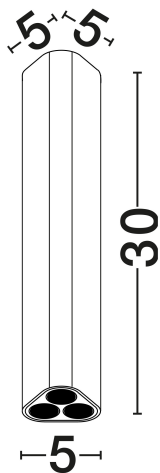

NOVA LUCE

PRODUCT DATASHEET

Version: 001

PRODUCT PHOTOGRAPH

GENERAL INFORMATION

Product Code	9695160
Collection	Indoor
Product Category	Ceiling
Product Family	Etho
Mounting Location	Ceiling
Application Environment	Indoor
Specifications	N/A

DIMENSION & WEIGHT

LxWxH (cm)	L: 5 W: 5 H: 30
Cut Out (cm)	N/A
Weight (Kgr)	0.34

MATERIAL & COLOR

Product Color	Matt Gold
Body Material	Aluminium

APPLICATION & MOUNTING

Ambient Working Temp.	Max 45°C
Type of Protection	IP20
Dimmable	No
Type of Dimming	N/A
Mounting type	Surface
Mounting Depth (cm)	N/A
Led Module Replaceable	No
Light Source	LED

TECHNICAL DRAWING

NOVA LUCE S.A

Schimatari Viotias
32009, Greece

+30 22620 58 121
+30 22620 56 743

info@novaluce.com
www.novaluce.com