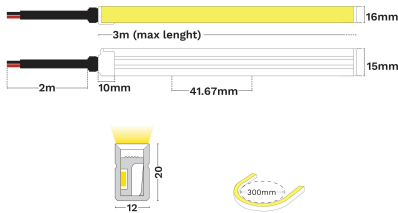

COMPATIBLE WITH

— On/Off Driver: N/A

— Triac Driver: N/A

— Dali Driver: N/A

GENERAL INFORMATION

Product Code	9540043
Product Category	Neon Flex
Product Family	Gomu 12X20
Mounting Location	N/A
Application Environment	Outdoor

DIMENSION & WEIGHT

LxWxH (cm)	L:3m 12x20 mm
Cut out (cm)	N/A
Weight (Kgr)	N/A

MATERIAL & COLOR

Product Color	N/A
Body Material	Silicone
Cover Material	N/A

APPLICATION & MOUNTING

Ambient Working Temp.	45 C
Type of Protection	IP68
Protection Class IK	IK08
Dimmable	Yes
Type of Dimming (Optional)	Triac/Dali
Mounting type	N/A
Mounting Depth (cm)	N/A
Led Module Replaceable	No
Light Source	Led
Adjustable	No

NOVA LUCE S.A

Schimatari Viotias
32009, Greece

+30 22620 58 121
+30 22620 56 743

info@novaluce.com
www.novaluce.com