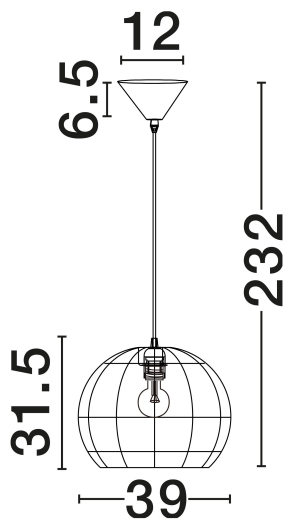

NOVA LUCE

PRODUCT DATASHEET

Version: 001

PRODUCT PHOTOGRAPH

TECHNICAL DRAWING

GENERAL INFORMATION

Product Code	9586667
Collection	Indoor
Product Category	Suspension
Product Family	Rielo
Mounting Location	Ceiling
Application Environment	Indoor
Specifications	N/A

DIMENSION & WEIGHT

LxWxH (cm)	D: 39 H: 232
Cut Out (cm)	N/A
Weight (Kgr)	0.7

MATERIAL & COLOR

Product Color	Brown & Sandy Black
Body Material	Rattan & Steel

APPLICATION & MOUNTING

Ambient Working Temp.	Max 45°C
Type of Protection	IP20
Dimmable	Yes
Type of Dimming	N/A
Mounting type	Surface
Mounting Depth (cm)	N/A
Led Module Replaceable	Yes
Light Source	E27

Power (Nominal)	1x12W
Input voltage (Nominal)	100-240V
Mains Frequency	50/60Hz

PHOTOMETRICAL DATA

Luminous Flux	N/A
Color Temperature	N/A
Light Color (Designation)	N/A

WARRANTY

Warranty	3 Years
----------	----------------