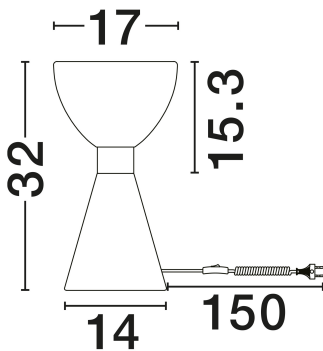

NOVA LUCE

PRODUCT DATASHEET

Version: 001

PRODUCT PHOTOGRAPH

TECHNICAL DRAWING

GENERAL INFORMATION

Product Code	9236312
Collection	Indoor
Product Category	Table
Product Family	Voi
Mounting Location	Table
Application Environment	Indoor
Specifications	N/A

DIMENSION & WEIGHT

LxWxH (cm)	D: 17 H: 32
Cut Out (cm)	N/A
Weight (Kgr)	1.6

MATERIAL & COLOR

Product Color	Gold/Smokey
Body Material	Glass & Metal

APPLICATION & MOUNTING

Ambient Working Temp.	Max 45°C
Type of Protection	IP20
Dimmable	No
Type of Dimming	N/A
Mounting type	Surface
Mounting Depth (cm)	N/A
Led Module Replaceable	No
Light Source	LED

Power (Nominal)	8W
Input voltage (Nominal)	220-240V
Mains Frequency	50/60Hz

PHOTOMETRICAL DATA

Luminous Flux	239lm
Color Temperature	3000K
Light Color (Designation)	Warm White

WARRANTY

Warranty	3 Years
----------	----------------