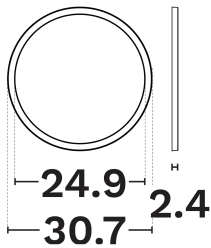

NOVA LUCE

PRODUCT DATASHEET

Version: 001

PRODUCT PHOTOGRAPH

GENERAL INFORMATION

Product Code	9061006
Product Category	Ceiling
Product Family	Cerium
Mounting Location	Ceiling
Application Environment	Outdoor

DIMENSION & WEIGHT

LxWxH (cm)	D:30.7 H:2.4 cm
Cut out (cm)	Jun-25
Weight (Kgr)	N/A

TECHNICAL DRAWING

MATERIAL & COLOR

Product Color	Black
Body Material	Plastic
Cover Material	N/A

APPLICATION & MOUNTING

Ambient Working Temp.	45 C
Type of Protection	IP54
Protection Class IK	IK05
Dimmable	N/A
Type of Dimming (Optional)	N/A
Mounting type	Surface
Mounting Depth (cm)	Ceiling
Led Module Replaceable	No
Light Source	Led
Adjustable	Yes

NOVA LUCE

PRODUCT DATASHEET

Version: 001

ELECTRICAL DATA

Power (Nominal)	24
Input voltage (Nominal)	220-240Vac
Mains Frequency	50/60Hz
Output voltage	N/A
Output Current	N/A
Power Factor	>0.9
Efficiency	>73%
SVM	60.4
Pst	61
Class	II

PHOTOMETRICAL DATA

Luminous Flux	1800
Luminous Efficacy	75
Color Temperature	3000/3500/4000/6500
Light Color (Designation)	N/A
CRI	>80
SDCM	<3
Beam Angle	110
UGR	N/A

LIFESPAN

Lifetime	30000
----------	--------------