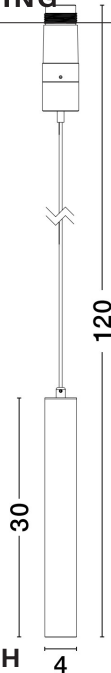

NOVA LUCE

PRODUCT DATASHEET

Version: 001

PRODUCT PHOTOGRAPH

TECHNICAL DRAWING

COMPATIBLE WITH

— On/Off Driver: N/A

— Triac Driver: N/A

— Dali Driver: N/A

GENERAL INFORMATION

Product Code	9492884
Product Category	Systems
Product Family	Imagine Lighting Systems
Mounting Location	Ceiling
Application Environment	Indoor

DIMENSION & WEIGHT

LxWxH (cm)	D: 4 H: 120
Cut out (cm)	0
Weight (Kgr)	-

Power (Nominal)	8 W
Input voltage (Nominal)	48Vdc
Mains Frequency	50/60Hz
Output voltage	N/A
Output Current	N/A
Power Factor	N/A
Efficiency	N/A
SVM	N/A
Pst	N/A
Class	III

PHOTOMETRICAL DATA

Luminous Flux	828 lm
Luminous Efficacy	103,5 lm/W
Color Temperature	3000 K
Light Color (Designation)	Warm White
CRI	>90
SDCM	<6
Beam Angle	24
UGR	<16