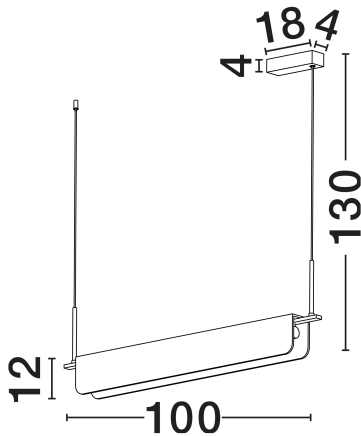

NOVA LUCE

PRODUCT DATASHEET

Version: 001

PRODUCT PHOTOGRAPH

TECHNICAL DRAWING

GENERAL INFORMATION

Product Code	9019760
Collection	Indoor
Product Category	Suspension
Product Family	Aider
Mounting Location	Wall
Application Environment	Indoor
Specifications	N/A

DIMENSION & WEIGHT

LxWxH (cm)	L: 100 W: 8 H: 130
Cut Out (cm)	N/A
Weight (Kgr)	4.6

MATERIAL & COLOR

Product Color	Brass Gold
Body Material	Steel, Aluminium & Imitated Marble

APPLICATION & MOUNTING

Ambient Working Temp.	Max 45°C
Type of Protection	IP20
Dimmable	Yes
Type of Dimming	Triac
Mounting type	Surface
Mounting Depth (cm)	N/A
Led Module Replaceable	No
Light Source	LED

Power (Nominal)	35W
Input voltage (Nominal)	220-240V
Mains Frequency	50/60Hz

PHOTOMETRICAL DATA

Luminous Flux	2219lm
Color Temperature	3000K
Light Color (Designation)	Warm White

WARRANTY

Warranty	3 Years
----------	----------------