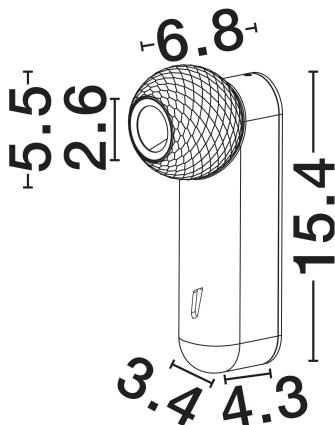

NOVA LUCE

PRODUCT DATASHEET

Version: 001

PRODUCT PHOTOGRAPH

GENERAL INFORMATION

Product Code	9088168
Collection	Indoor
Product Category	Wall
Product Family	Notic
Mounting Location	Wall
Application Environment	Indoor
Specifications	N/A

DIMENSION & WEIGHT

LxWxH (cm)	D: 5.5 W: 6.8 H: 15.4
Cut Out (cm)	N/A
Weight (Kgr)	0.332

MATERIAL & COLOR

Product Color	Sandy Black
Body Material	Aluminium

TECHNICAL DRAWING

APPLICATION & MOUNTING

Ambient Working Temp.	Max 45°C
Type of Protection	IP20
Dimmable	No
Type of Dimming	N/A
Mounting type	Surface
Mounting Depth (cm)	N/A
Led Module Replaceable	No
Light Source	LED

NOVA LUCE S.A

Schimatari Viotias
32009, Greece

+30 22620 58 121
+30 22620 56 743

info@novaluce.com
www.novaluce.com