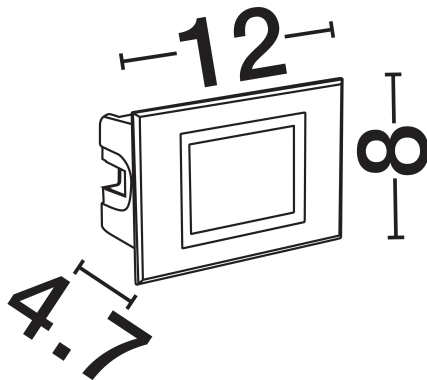

GENERAL INFORMATION

Product Code	9030759
Collection	Outdoor
Product Category	Step Lights
Product Family	Rudy
Mounting Location	Wall
Application Environment	Outdoor
Specifications	N/A

DIMENSION & WEIGHT

LxWxH (cm)	L:12 W:4.7 H:8 cm
Cut out (cm)	N/A
Weight (Kgr)	0.17

MATERIAL & COLOR

Product Color	Sandy White
Body Material	Aluminium & Glass

APPLICATION & MOUNTING

Ambient Working Temp.	Max 45 oC
Type of Protection	IP65
Dimmable	No
Type of Dimming	N/A
Mounting type	Surface
Mounting Depth (cm)	N/A
Led Module Replaceable	No
Light Source	LED

NOVA LUCE S.A

Schimatari Viotias
32009, Greece

+30 22620 58 121
+30 22620 56 743

info@novaluce.com
www.novaluce.com