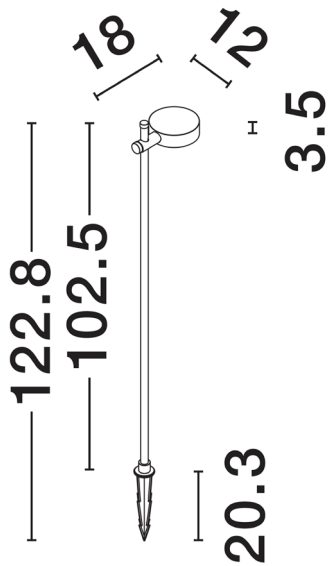

NOVA LUCE

PRODUCT DATASHEET

Version: 001

PRODUCT PHOTOGRAPH

TECHNICAL DRAWING

GENERAL INFORMATION

Product Code	9923400
Collection	Outdoor
Product Category	Bollard
Product Family	Dyol
Mounting Location	Ground
Application Environment	Outdoor
Specifications	Antisalt Protection

DIMENSION & WEIGHT

LxWxH (cm)	D: 12 H: 102
Cut out (cm)	N/A
Weight (Kgr)	1.052

MATERIAL & COLOR

Product Color	Black
Body Material	Aluminium

APPLICATION & MOUNTING

Ambient Working Temp.	Max 45 oC
Type of Protection	IP65
Dimmable	No
Type of Dimming (Optional)	N/A
Mounting type	Surface
Mounting Depth (cm)	N/A
Led Module Replaceable	Yes
Light Source	LED

Power (Nominal)	7 W
Input voltage (Nominal)	220-240Vac
Mains Frequency	50/60Hz

PHOTOMETRICAL DATA

Luminous Flux	735 lm
Color Temperature	3000 K
Light Color (Designation)	Warm White

WARRANTY

Warranty	3 Years
----------	----------------