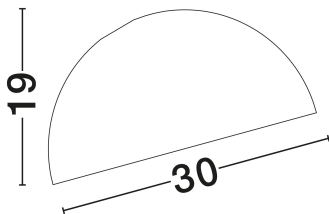

NOVA LUCE

PRODUCT DATASHEET

Version: 001

PRODUCT PHOTOGRAPH

TECHNICAL DRAWING

GENERAL INFORMATION

Product Code	9695314
Collection	Indoor
Product Category	Ceiling
Product Family	Onia
Mounting Location	Ceiling
Application Environment	Indoor
Specifications	N/A

DIMENSION & WEIGHT

LxWxH (cm)	D: 29 H: 19
Cut Out (cm)	N/A
Weight (Kgr)	0.6

MATERIAL & COLOR

Product Color	Sandy Black & Gold
Body Material	Metal

APPLICATION & MOUNTING

Ambient Working Temp.	Max 45°C
Type of Protection	IP20
Dimmable	Yes
Type of Dimming	N/A
Mounting type	Surface
Mounting Depth (cm)	N/A
Led Module Replaceable	Yes
Light Source	E27

NOVA LUCE S.A

Schimatari Viotias
32009, Greece

+30 22620 58 121
+30 22620 56 743

info@novaluce.com
www.novaluce.com