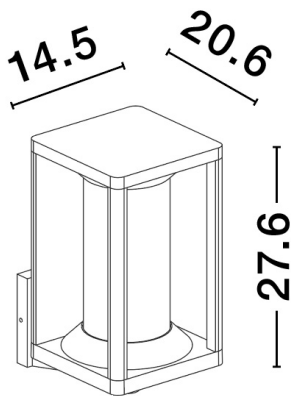

NOVA LUCE

PRODUCT DATASHEET

Version: 001

PRODUCT PHOTOGRAPH

TECHNICAL DRAWING

GENERAL INFORMATION

Product Code	9030601
Collection	Outdoor
Product Category	Wall
Product Family	Pacific
Mounting Location	Wall
Application Environment	Outdoor
Specifications	

DIMENSION & WEIGHT

LxWxH (cm)	: 14,5 W: 21,5 H: 27,6
Cut out (cm)	N/A
Weight (Kgr)	1.5

MATERIAL & COLOR

Product Color	Sandy Black
Body Material	Die-Casting Aluminium Natural Wood Color Acrylic & Clear Polycarbonate