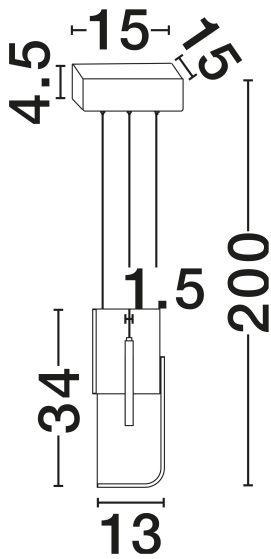

NOVA LUCE

PRODUCT DATASHEET

Version: 001

PRODUCT PHOTOGRAPH

TECHNICAL DRAWING

GENERAL INFORMATION

Product Code	9214209
Collection	Indoor
Product Category	Suspension
Product Family	Totem
Mounting Location	Ceiling
Application Environment	Indoor
Specifications	N/A

DIMENSION & WEIGHT

LxWxH (cm)	L: 15 W: 15 H: 200
Cut Out (cm)	N/A
Weight (Kgr)	2.1

MATERIAL & COLOR

Product Color	Silver Gray
Body Material	Metal & Acrylic

APPLICATION & MOUNTING

Ambient Working Temp.	Max 45°C
Type of Protection	IP20
Dimmable	Yes
Type of Dimming	Triac
Mounting type	Surface
Mounting Depth (cm)	N/A
Led Module Replaceable	No
Light Source	LED

NOVA LUCE S.A

Schimatari Viotias
32009, Greece

+30 22620 58 121
+30 22620 56 743

info@novaluce.com
www.novaluce.com