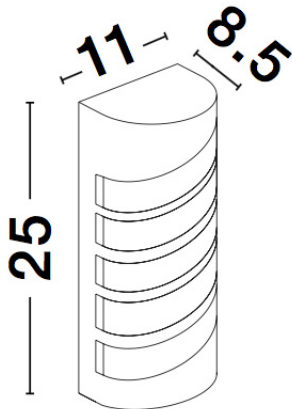

NOVA LUCE

PRODUCT DATASHEET

Version: 001

PRODUCT PHOTOGRAPH

TECHNICAL DRAWING

GENERAL INFORMATION

Product Code	9926617
Collection	Outdoor
Product Category	Wall
Product Family	LUPO
Mounting Location	Wall
Application Environment	Outdoor

DIMENSION & WEIGHT

LxWxH (cm)	L: 11 W: 8,5 H: 25
Cut out (cm)	N/A
Weight (Kgr)	0.8

MATERIAL & COLOR

Product Color	Black
Body Material	Aluminium-Acrylic

APPLICATION & MOUNTING

Ambient Working Temp.	Max 40 oC
Type of Protection	IP65
Dimmable	No
Type of Dimming (Optional)	N/A
Mounting type	Surface
Mounting Depth (cm)	N/A
Led Module Replaceable	No
Light Source	LED

Power (Nominal)	10W
Input voltage (Nominal)	220-240Vac
Mains Frequency	50/60Hz

PHOTOMETRICAL DATA

Luminous Flux	380 lm
Color Temperature	3000K
Light Color (Designation)	Warm White

WARRANTY

Warranty	3 Years
----------	----------------