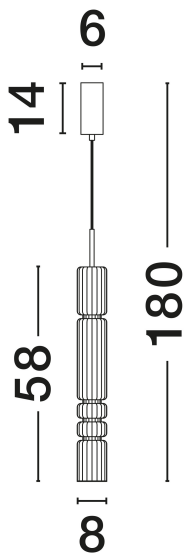

### TECHNICAL DRAWING

### DIMENSION & WEIGHT

LxWxH (cm)	D: 8 H: 180
Cut Out (cm)	N/A
Weight (Kgr)	1.8