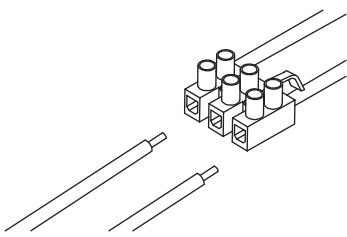

NOVA LUCE

834870

1

Turn off the general switch

2

Mark and drill holes

3

Apply plastic anchors
& tie up screws

4

Connect the wires

5

Apply the bulb by rotate

6

Fix it into place
by tying up side screws

7

Turn on the general switch