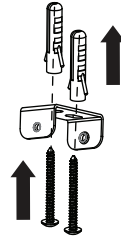

NOVA LUCE

834870

1

Turn off the general switch

2

Mark and drill holes

3

Apply plastic anchors
& tie up screws

4

Connect the wires

5

Apply the bulb by rotate

6

Fix it into place
by tying up side screws

7

Turn on the general switch