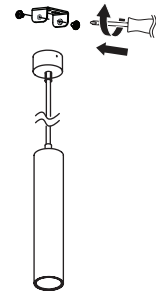

NOVA LUCE

834870

1

Turn off the general switch

2

Mark and drill holes

3

Apply plastic anchors
& tie up screws

4

Connect the wires

5

Apply the bulb by rotate

6

Fix it into place
by tying up side screws

7

Turn on the general switch