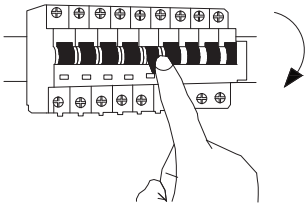

NOVA LUCE

834870

1

Turn off the general switch

2

Mark and drill holes

3

Apply plastic anchors
& tie up screws

4

Connect the wires

5

Apply the bulb by rotate

6

Fix it into place
by tying up side screws

7

Turn on the general switch