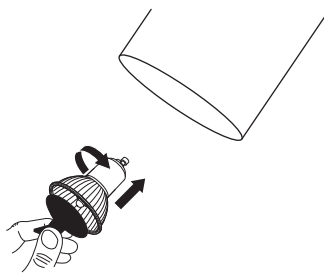

NOVA LUCE

834870

1

Turn off the general switch

2

Mark and drill holes

3

Apply plastic anchors
& tie up screws

4

Connect the wires

5

Apply the bulb by rotate

6

Fix it into place
by tying up side screws

7

Turn on the general switch