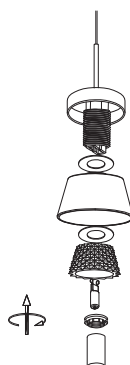

# NOVA LUCE

1300301305

1

Turn off the general switch

2

Remove the caps

3

Connect the screws  
with the plastic anchors

4

Connect the screws  
with the plastic anchors

5

Connect parts by rotate

6

Turn on the general switch