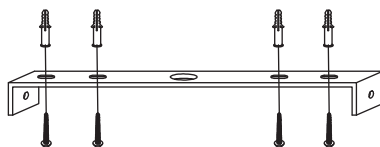

# NOVA LUCE

1300301305

1

Turn off the general switch

2

Remove the caps

3

Connect the screws  
with the plastic anchors

4

Connect the screws  
with the plastic anchors

5

Connect parts by rotate

6

Turn on the general switch