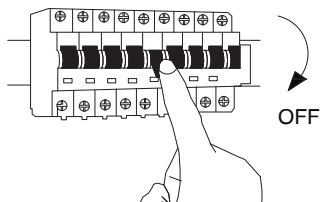

# NOVA LUCE

1300301305

1

Turn off the general switch

2

Remove the caps

3

Connect the screws  
with the plastic anchors

4

Connect the screws  
with the plastic anchors

5

Connect parts by rotate

6

Turn on the general switch