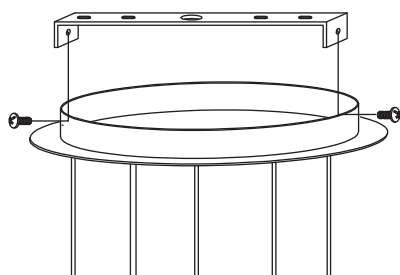

# NOVA LUCE

1300301305

1

Turn off the general switch

2

Remove the caps

3

Connect the screws  
with the plastic anchors

4

Connect the screws  
with the plastic anchors

5

Connect parts by rotate

6

Turn on the general switch