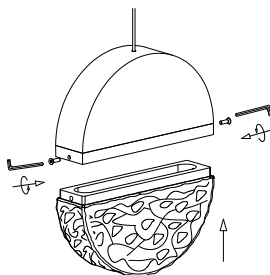

NOVA LUCE

9214170

1

Turn off the general switch

2

Drill holes & apply plastic anchors
With screws

3

Connect the wires

4

Apply the side screws
For the hanging element

5

Apply the side screws

6

Turn on the general switch