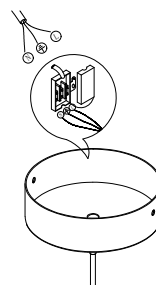

NOVA LUCE

9214170

1

Turn off the general switch

2

Drill holes & apply plastic anchors
With screws

3

Connect the wires

4

Apply the side screws
For the hanging element

5

Apply the side screws

6

Turn on the general switch