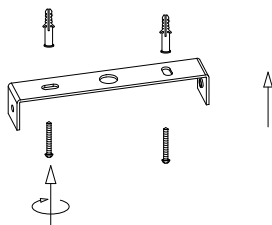

NOVA LUCE

9214170

1

Turn off the general switch

2

Drill holes & apply plastic anchors
With screws

3

Connect the wires

4

Apply the side screws
For the hanging element

5

Apply the side screws

6

Turn on the general switch