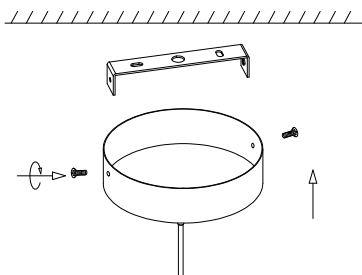

NOVA LUCE

9214170

1

Turn off the general switch

2

Drill holes & apply plastic anchors
With screws

3

Connect the wires

4

Apply the side screws
For the hanging element

5

Apply the side screws

6

Turn on the general switch