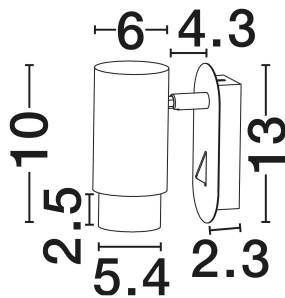

NOVA LUCE

PRODUCT DATASHEET

Version: 001

PRODUCT PHOTOGRAPH

GENERAL INFORMATION

Product Code	9011528
Collection	Indoor
Product Category	Wall
Product Family	Nime
Mounting Location	Wall
Application Environment	Indoor
Specifications	N/A

DIMENSION & WEIGHT

LxWxH (cm)	L: 13 W: 6 H: 13
Cut Out (cm)	N/A
Weight (Kgr)	0.265

MATERIAL & COLOR

Product Color	Sandy White
Body Material	Aluminium

TECHNICAL DRAWING

APPLICATION & MOUNTING

Ambient Working Temp.	Max 45°C
Type of Protection	IP20
Dimmable	Yes
Type of Dimming	N/A
Mounting type	Surface
Mounting Depth (cm)	N/A
Led Module Replaceable	Yes
Light Source	MR16/GU10

Power (Nominal)	1x10W
Input voltage (Nominal)	100-240V
Mains Frequency	50/60Hz

PHOTOMETRICAL DATA

Luminous Flux	N/A
Color Temperature	N/A
Light Color (Designation)	N/A

WARRANTY

Warranty	3 Years
----------	----------------