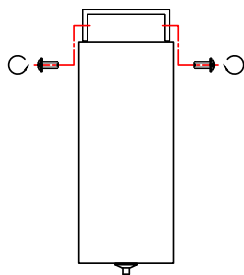

NOVA LUCE

9009166

1

Turn off the general switch

2

Drill holes & apply plastic anchors
With screws

3

Connect the wires

4

Apply the side screws

5

Instal glass shade

6

Turn on the general switch