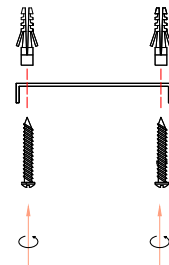

NOVA LUCE

9009166

1

Turn off the general switch

2

Drill holes & apply plastic anchors
With screws

3

Connect the wires

4

Apply the side screws

5

Instal glass shade

6

Turn on the general switch