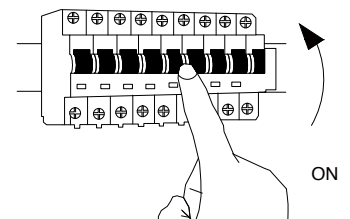

NOVA LUCE

9009166

1

Turn off the general switch

2

Drill holes & apply plastic anchors
With screws

3

Connect the wires

4

Apply the side screws

5

Instal glass shade

6

Turn on the general switch