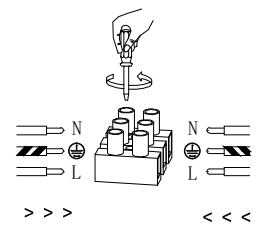

NOVA LUCE

9009166

1

Turn off the general switch

2

Drill holes & apply plastic anchors
With screws

3

Connect the wires

4

Apply the side screws

5

Instal glass shade

6

Turn on the general switch