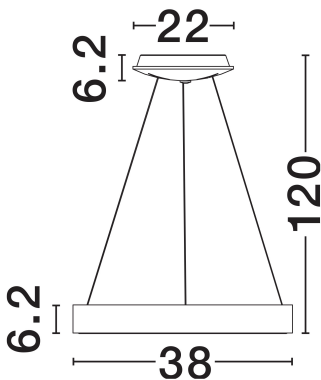

NOVA LUCE

PRODUCT DATASHEET

Version: 001

PRODUCT PHOTOGRAPH

TECHNICAL DRAWING

GENERAL INFORMATION

Product Code	9453432
Collection	Indoor
Product Category	Suspension
Product Family	Rando Thin
Mounting Location	Wall
Application Environment	Indoor
Specifications	N/A

DIMENSION & WEIGHT

LxWxH (cm)	D: 38 H: 120
Cut Out (cm)	N/A
Weight (Kgr)	1.73

MATERIAL & COLOR

Product Color	Brushed Gold
Body Material	Aluminium & Acrylic

APPLICATION & MOUNTING

Ambient Working Temp.	Max 45°C
Type of Protection	IP20
Dimmable	Yes
Type of Dimming	Triac
Mounting type	Surface
Mounting Depth (cm)	N/A
Led Module Replaceable	No
Light Source	LED

Power (Nominal)	30W
Input voltage (Nominal)	220-240V
Mains Frequency	50/60Hz

PHOTOMETRICAL DATA

Luminous Flux	1845lm
Color Temperature	3000K
Light Color (Designation)	Warm White

WARRANTY

Warranty	3 Years
----------	----------------