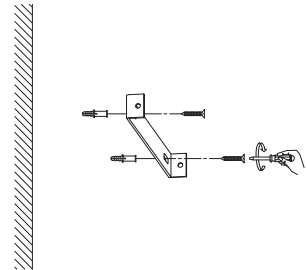

NOVA LUCE

9701620 9701621

1

Turn off the general switch

2

Drill holes

3

Apply plastic anchors with screws

4

Connect wires

5

Apply side screws

6

Turn on the general switch

www.novaluce.com