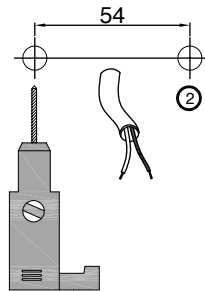

NOVA LUCE

9701620 9701621

1

Turn off the general switch

2

Drill holes

3

Apply plastic anchors with screws

4

Connect wires

5

Apply side screws

6

Turn on the general switch

www.novaluce.com