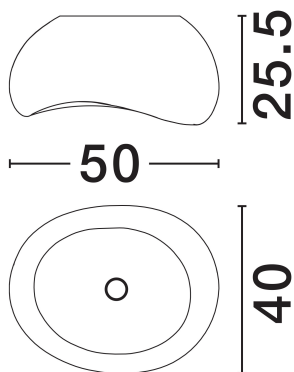

## PRODUCT PHOTOGRAPH

## TECHNICAL DRAWING

## DIMENSION & WEIGHT

LxWxH (cm)	L: 50 W: 40 H: 25.5
Cut Out (cm)	N/A
Weight (Kgr)	3.6