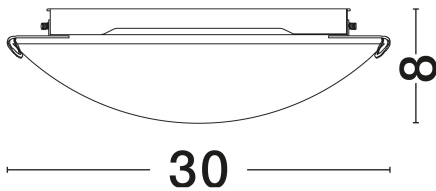

NOVA LUCE

PRODUCT DATASHEET

Version: 001

PRODUCT PHOTOGRAPH

TECHNICAL DRAWING

GENERAL INFORMATION

Product Code	6311801
Collection	Indoor
Product Category	Ceiling
Product Family	Era
Mounting Location	Ceiling
Application Environment	Indoor
Specifications	N/A

DIMENSION & WEIGHT

LxWxH (cm)	D: 30 H: 8
Cut Out (cm)	N/A
Weight (Kgr)	0.87

MATERIAL & COLOR

Product Color	White
Body Material	Metal & Glass & Crystal

APPLICATION & MOUNTING

Ambient Working Temp.	Max 45°C
Type of Protection	IP20
Dimmable	Yes
Type of Dimming	N/A
Mounting type	Surface
Mounting Depth (cm)	N/A
Led Module Replaceable	Yes
Light Source	E27