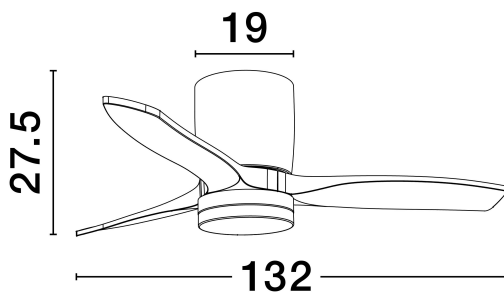

NOVA LUCE

PRODUCT DATASHEET

Version: 001

PRODUCT PHOTOGRAPH

GENERAL INFORMATION

Product Code	9952375
Collection	Indoor
Product Category	Fans
Product Family	Aloa
Mounting Location	Ceiling
Application Environment	Indoor
Specifications	N/A

DIMENSION & WEIGHT

LxWxH (cm)	D: 132 H: 27.5
Cut Out (cm)	N/A
Weight (Kgr)	5.18

MATERIAL & COLOR

Product Color	Sandy White & White Wood
Body Material	Metal & Wood & Acrylic

TECHNICAL DRAWING

APPLICATION & MOUNTING

Ambient Working Temp.	Max 45°C
Type of Protection	IP20
Dimmable	No
Type of Dimming	N/A
Mounting type	Surface
Mounting Depth (cm)	N/A
Led Module Replaceable	No
Light Source	LED

NOVA LUCE S.A

Schimatari Viotias
32009, Greece

+30 22620 58 121
+30 22620 56 743

info@novaluce.com
www.novaluce.com