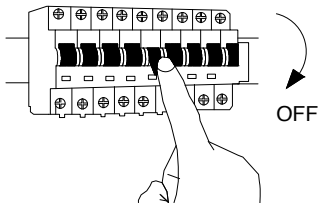

NOVA LUCE

9620154

1

Turn off the general switch

2

Drill holes
& Apply plastic anchors with screws

3

Connect the wires

4

Apply the side screws

5

Turn on the general switch