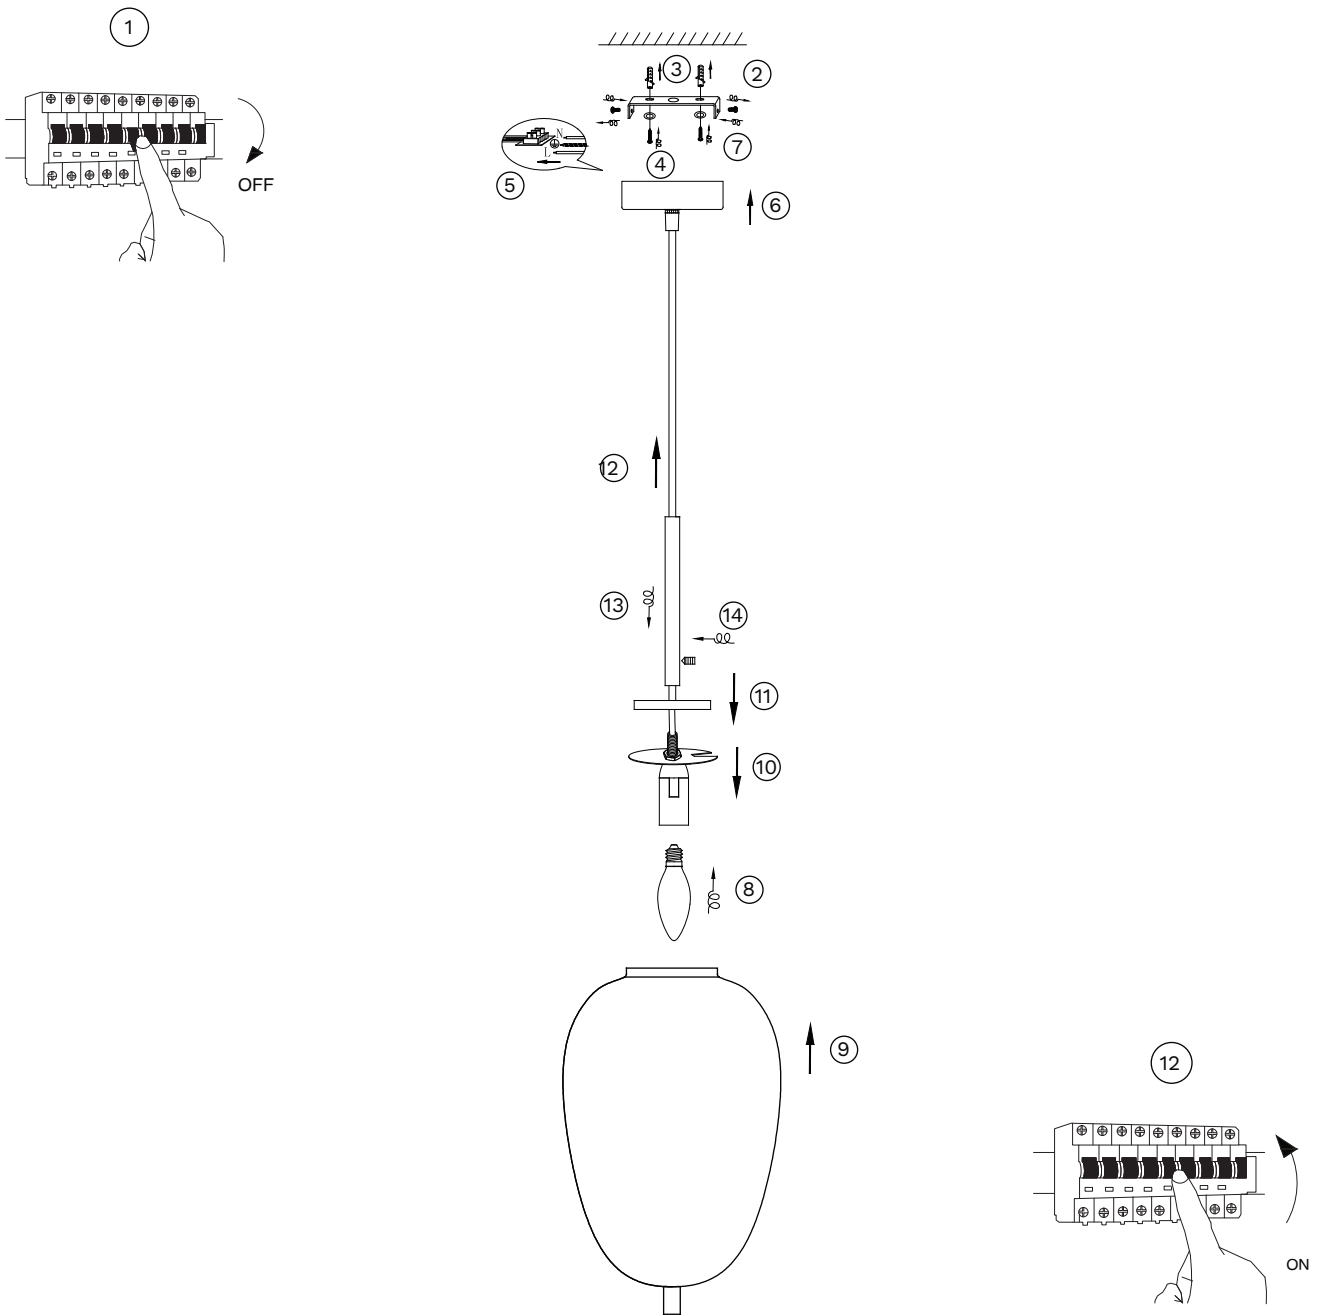

NOVA LUCE

9624066
9624076
9624098

1. Turn off the general switch
2. Drill holes
3. Apply plastic anchors
4. Apply screws
5. Connect wires
6. Put the canopy in place
7. Apply the side screws
8. By rotating put the bulb in place
9. Carefully apply the acrylic
10. Put the socket in place
11. Put the socket in place
12. By rotating place the pendant
13. By rotating place the pendant
14. Apply the side pendant screw
15. Turn on general switch