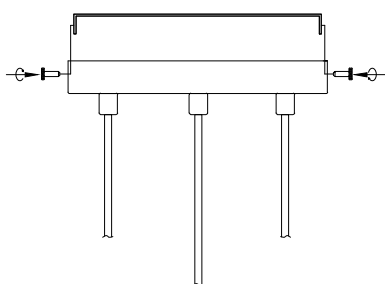

NOVA LUCE

9019785

①

Turn off the general Switch

②

Drill holes & apply plastic anchors
With screws

③

Connect the wires

④

Apply the side screws

⑤

By rotating
Apply the glass into place

⑥

Turn on the general switch