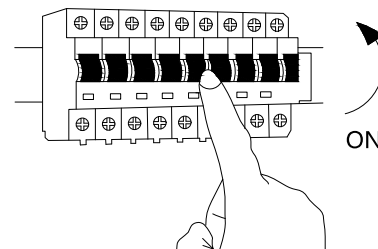

NOVA LUCE

9019785

①

Turn off the general Switch

②

Drill holes & apply plastic anchors
With screws

③

Connect the wires

④

Apply the side screws

⑤

By rotating
Apply the glass into place

⑥

Turn on the general switch