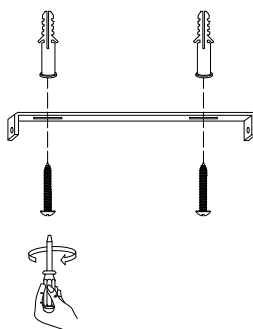

NOVA LUCE

9019785

①

Turn off the general Switch

②

Drill holes & apply plastic anchors
With screws

③

Connect the wires

④

Apply the side screws

⑤

By rotating
Apply the glass into place

⑥

Turn on the general switch