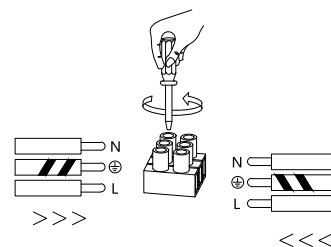

NOVA LUCE

9019785

①

Turn off the general Switch

②

Drill holes & apply plastic anchors
With screws

③

Connect the wires

④

Apply the side screws

⑤

By rotating
Apply the glass into place

⑥

Turn on the general switch