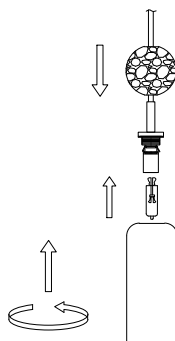

NOVA LUCE

9019785

①

Turn off the general Switch

②

Drill holes & apply plastic anchors
With screws

③

Connect the wires

④

Apply the side screws

⑤

By rotating
Apply the glass into place

⑥

Turn on the general switch