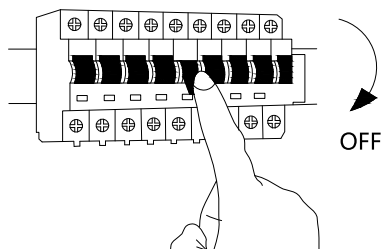

NOVA LUCE

9019785

①

Turn off the general Switch

②

Drill holes & apply plastic anchors
With screws

③

Connect the wires

④

Apply the side screws

⑤

By rotating
Apply the glass into place

⑥

Turn on the general switch