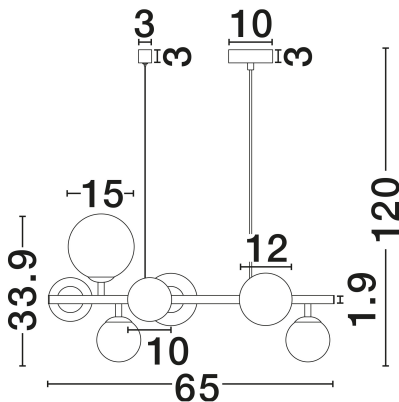

NOVA LUCE

PRODUCT DATASHEET

Version: 001

PRODUCT PHOTOGRAPH

TECHNICAL DRAWING

GENERAL INFORMATION

Product Code	9028857
Collection	Indoor
Product Category	Suspension
Product Family	Odillia
Mounting Location	Ceiling
Application Environment	Indoor
Specifications	N/A

DIMENSION & WEIGHT

LxWxH (cm)	L: 65 W: 28.9 H: 120
Cut Out (cm)	N/A
Weight (Kgr)	3.14

MATERIAL & COLOR

Product Color	Smokey & Matt Black
Body Material	Glass & Metal

APPLICATION & MOUNTING

Ambient Working Temp.	Max 45°C
Type of Protection	IP20
Dimmable	N/A
Type of Dimming	N/A
Mounting type	Surface
Mounting Depth (cm)	N/A
Led Module Replaceable	Yes
Light Source	G9

Power (Nominal)	7x5W
Input voltage (Nominal)	100-240V
Mains Frequency	50/60Hz

PHOTOMETRICAL DATA

Luminous Flux	N/A
Color Temperature	N/A
Light Color (Designation)	N/A

WARRANTY

Warranty	3 Years
----------	----------------