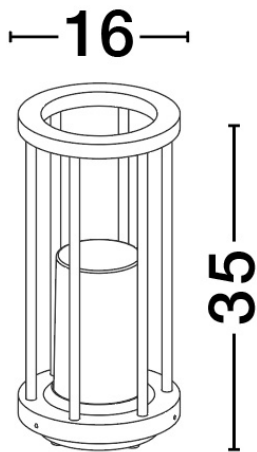

## PRODUCT PHOTOGRAPH

## TECHNICAL DRAWING

## DIMENSION & WEIGHT

LxWxH (cm)	D: 16 H: 35
Cut out (cm)	N/A
Weight (Kgr)	1.06