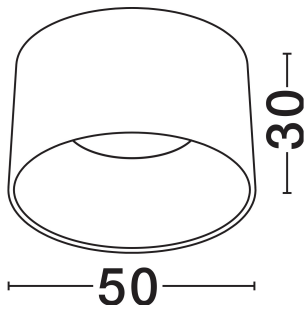

NOVA LUCE

PRODUCT DATASHEET

Version: 001

PRODUCT PHOTOGRAPH

TECHNICAL DRAWING

GENERAL INFORMATION

Product Code	9870013
Collection	Indoor
Product Category	Ceiling
Product Family	Atil
Mounting Location	Wall
Application Environment	Indoor
Specifications	N/A

DIMENSION & WEIGHT

LxWxH (cm)	D: 50 H: 30
Cut Out (cm)	N/A
Weight (Kgr)	3.4

MATERIAL & COLOR

Product Color	Black
Body Material	Aluminium & Steel

APPLICATION & MOUNTING

Ambient Working Temp.	Max 45°C
Type of Protection	IP20
Dimmable	No
Type of Dimming	N/A
Mounting type	Surface
Mounting Depth (cm)	N/A
Led Module Replaceable	No
Light Source	LED

Power (Nominal)	35W
Input voltage (Nominal)	220-240V
Mains Frequency	50/60Hz

PHOTOMETRICAL DATA

Luminous Flux	2080lm
Color Temperature	3000K
Light Color (Designation)	Warm White

WARRANTY

Warranty	3 Years
----------	----------------