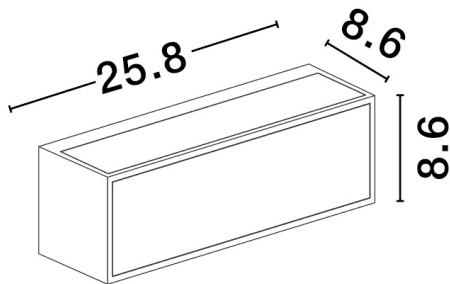

TECHNICAL DRAWING

GENERAL INFORMATION

Product Code	9030584
Collection	Outdoor
Product Category	Wall
Product Family	Brown
Mounting Location	Wall
Application Environment	Outdoor
Specifications	Solar with light sensor

DIMENSION & WEIGHT

LxWxH (cm)	L: 25,8 W: 8,6 H: 8,6
Cut out (cm)	N/A
Weight (Kgr)	1.08

MATERIAL & COLOR

Product Color	Rust
Body Material	Aluminium & Glass

APPLICATION & MOUNTING

Ambient Working Temp.	Max 45 oC
Type of Protection	IP65
Dimmable	No
Type of Dimming (Optional)	N/A
Mounting type	Surface
Mounting Depth (cm)	N/A
Led Module Replaceable	No
Light Source	LED

NOVA LUCE S.A

Schimatari Viotias
32009, Greece

+30 22620 58 121
+30 22620 56 743

info@novaluce.com
www.novaluce.com