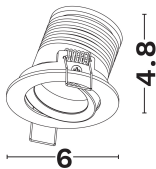

NOVA LUCE

PRODUCT DATASHEET

Version: 001

PRODUCT PHOTOGRAPH

GENERAL INFORMATION

Product Code	9097021
Product Category	Downlights
Product Family	Tif
Mounting Location	Ceiling
Application Environment	Indoor

DIMENSION & WEIGHT

LxWxH (cm)	D:6 H:4.8
Cut out (cm)	5,2
Weight (Kgr)	N/A

TECHNICAL DRAWING

MATERIAL & COLOR

Product Color	White
Body Material	Aluminium
Cover Material	N/A

APPLICATION & MOUNTING

Ambient Working Temp.	45 C
Type of Protection	IP20
Protection Class IK	IK03
Dimmable	Yes
Type of Dimming (Optional)	Dali
Mounting type	Recessed
Mounting Depth (cm)	Ceiling
Led Module Replaceable	No
Light Source	Led
Adjustable	Yes

NOVA LUCE

PRODUCT DATASHEET

Version: 001

ELECTRICAL DATA

Power (Nominal)	2
Input voltage (Nominal)	3Vdc
Mains Frequency	50/60Hz
Output voltage	3Vdc
Output Current	700mA
Power Factor	0,5
Efficiency	>73%
SVM	<0.4
Pst	<1
Class	III

PHOTOMETRICAL DATA

Luminous Flux	148
Luminous Efficacy	74
Color Temperature	3000
Light Color (Designation)	Warm White
CRI	>90
SDCM	<3
Beam Angle	4
UGR	<16

LIFESPAN

Lifetime	50000
----------	--------------