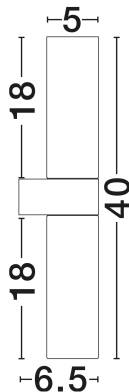

NOVA LUCE

PRODUCT DATASHEET

Version: 001

PRODUCT PHOTOGRAPH

TECHNICAL DRAWING

GENERAL INFORMATION

Product Code	6310541
Collection	Indoor
Product Category	Bathroom
Product Family	Polo
Mounting Location	Ceiling
Application Environment	Indoor
Specifications	N/A

DIMENSION & WEIGHT

LxWxH (cm)	L: 39.5 W: 5.5 H: 5
Cut Out (cm)	N/A
Weight (Kgr)	0.76

MATERIAL & COLOR

Product Color	Chrome & White Opal
Body Material	Aluminium & Glass

APPLICATION & MOUNTING

Ambient Working Temp.	Max 45°C
Type of Protection	IP44
Dimmable	Yes
Type of Dimming	N/A
Mounting type	Surface
Mounting Depth (cm)	N/A
Led Module Replaceable	Yes
Light Source	E14

Power (Nominal)	2x5W
Input voltage (Nominal)	100-240V
Mains Frequency	50/60Hz

PHOTOMETRICAL DATA

Luminous Flux	N/A
Color Temperature	N/A
Light Color (Designation)	N/A

WARRANTY

Warranty	3 Years
----------	----------------