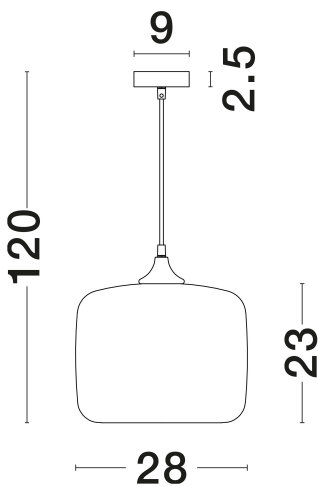

NOVA LUCE

PRODUCT DATASHEET

Version: 001

PRODUCT PHOTOGRAPH

TECHNICAL DRAWING

GENERAL INFORMATION

Product Code	9726483
Collection	Indoor
Product Category	Suspension
Product Family	Savaz
Mounting Location	Ceiling
Application Environment	Indoor
Specifications	N/A

DIMENSION & WEIGHT

LxWxH (cm)	D: 28 H1: 23 H2: 120
Cut Out (cm)	N/A
Weight (Kgr)	1.5

MATERIAL & COLOR

Product Color	Chrome & Black
Body Material	Glass & Metal

APPLICATION & MOUNTING

Ambient Working Temp.	Max 45°C
Type of Protection	IP20
Dimmable	Yes
Type of Dimming	N/A
Mounting type	Surface
Mounting Depth (cm)	N/A
Led Module Replaceable	Yes
Light Source	E27