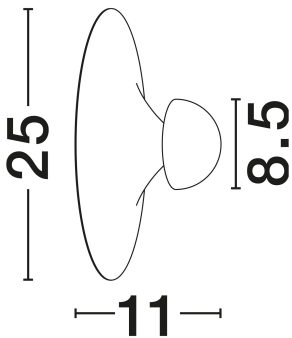

NOVA LUCE

PRODUCT DATASHEET

Version: 001

PRODUCT PHOTOGRAPH

TECHNICAL DRAWING

GENERAL INFORMATION

Product Code	9870050
Collection	Indoor
Product Category	Wall
Product Family	Edem
Mounting Location	Wall
Application Environment	Indoor
Specifications	N/A

DIMENSION & WEIGHT

LxWxH (cm)	D: 25 H: 11
Cut Out (cm)	N/A
Weight (Kgr)	0.6

MATERIAL & COLOR

Product Color	Beige
Body Material	Aluminium & Steel

APPLICATION & MOUNTING

Ambient Working Temp.	Max 45°C
Type of Protection	IP20
Dimmable	No
Type of Dimming	N/A
Mounting type	Surface
Mounting Depth (cm)	N/A
Led Module Replaceable	No
Light Source	LED

Power (Nominal)	9W
Input voltage (Nominal)	220-240V
Mains Frequency	50/60Hz

PHOTOMETRICAL DATA

Luminous Flux	315lm
Color Temperature	3000K
Light Color (Designation)	Warm White

WARRANTY

Warranty	3 Years
----------	----------------