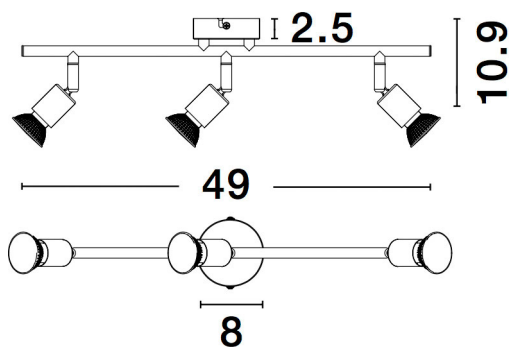

NOVA LUCE

PRODUCT DATASHEET

Version: 001

PRODUCT PHOTOGRAPH

GENERAL INFORMATION

Product Code	960007
Collection	Decorative
Product Category	Spotlights
Product Family	Lup
Mounting Location	Ceiling
Application Environment	Indoor

DIMENSION & WEIGHT

LxWxH (cm)	L: 49 W: 8 H: 10.9
Cut out (cm)	N/A
Weight (Kgr)	0.6

MATERIAL & COLOR

Product Color	Satin Black
Body Material	Metal

TECHNICAL DRAWING

APPLICATION & MOUNTING

Ambient Working Temp.	Max 45 oC
Type of Protection	IP20
Dimmable	Depends on the lamp
Type of Dimming (Optional)	N/A
Mounting type	Ceiling
Mounting Depth (cm)	N/A
Led Module Replaceable	Yes
Light Source	LED GU10

Power (Nominal)	Depends on the lamp
Input voltage (Nominal)	220-240Vac
Mains Frequency	50/60Hz

PHOTOMETRICAL DATA

Luminous Flux	Depends on the lamp
Color Temperature	Depends on the lamp
Light Color (Designation)	N/A