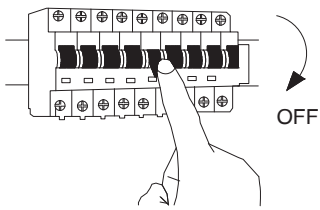

# NOVA LUCE

9248070

1

Turn off the general switch

2

Create a CutOut

3

Connect wires