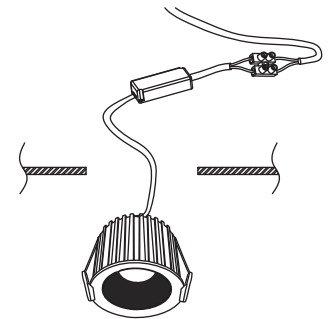

# NOVA LUCE

9248070

1

Turn off the general switch

2

Create a CutOut

3

Connect wires

4

Fix the luminaire to the ceiling

5

Turn on the general switch

6

Turn on the light