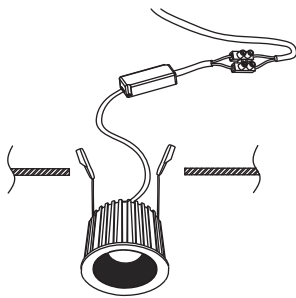

# NOVA LUCE

9248070

1

Turn off the general switch

2

Create a CutOut

3

Connect wires

4

Fix the luminaire to the ceiling

5

Turn on the general switch

6

Turn on the light