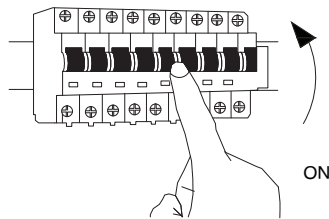

Fix the luminaire to the ceiling

5