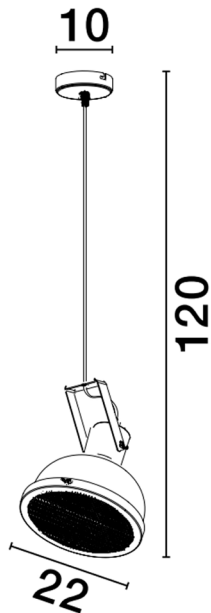

NOVA LUCE

PRODUCT DATASHEET

Version: 001

PRODUCT PHOTOGRAPH

GENERAL INFORMATION

Product Code	9624100
Collection	Decorative
Product Category	Suspension
Product Family	Ruvi
Mounting Location	Ceiling
Application Environment	Indoor

DIMENSION & WEIGHT

LxWxH (cm)	D: 22 H: 120
Cut out (cm)	N/A
Weight (Kgr)	0.9

MATERIAL & COLOR

Product Color	Matt Black
Body Material	Metal

TECHNICAL DRAWING

APPLICATION & MOUNTING

Ambient Working Temp.	Max 45 oC
Type of Protection	IP20
Dimmable	Depends on the lamp
Type of Dimming (Optional)	N/A
Mounting type	Ceiling
Mounting Depth (cm)	N/A
Led Module Replaceable	Yes
Light Source	LED E27

Power (Nominal)	Depends on the lamp
Input voltage (Nominal)	220-240Vac
Mains Frequency	50/60Hz

PHOTOMETRICAL DATA

Luminous Flux	Depends on the lamp
Color Temperature	Depends on the lamp
Light Color (Designation)	N/A