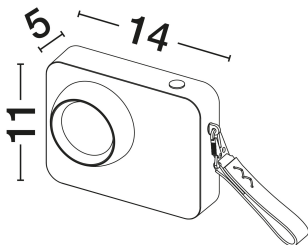

TECHNICAL DRAWING

APPLICATION & MOUNTING

Ambient Working Temp.	Max 45°C
Type of Protection	IP20
Dimmable	Yes
Type of Dimming	Triac
Mounting type	Surface
Mounting Depth (cm)	N/A
Led Module Replaceable	No
Light Source	LED

NOVA LUCE S.A

Schimatari Viotias
32009, Greece

+30 22620 58 121
+30 22620 56 743

info@novaluce.com
www.novaluce.com