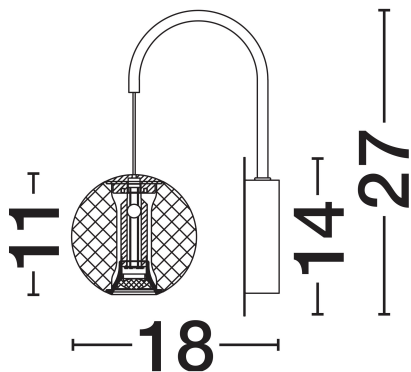

NOVA LUCE

PRODUCT DATASHEET

Version: 001

PRODUCT PHOTOGRAPH

TECHNICAL DRAWING

GENERAL INFORMATION

Product Code	9695100
Collection	Indoor
Product Category	Wall
Product Family	Brillante
Mounting Location	Wall
Application Environment	Indoor
Specifications	N/A

DIMENSION & WEIGHT

LxWxH (cm)	D: 15 H: 29
Cut Out (cm)	N/A
Weight (Kgr)	1.1

MATERIAL & COLOR

Product Color	Gold
Body Material	Aluminium & Acrylic

APPLICATION & MOUNTING

Ambient Working Temp.	Max 45°C
Type of Protection	IP20
Dimmable	No
Type of Dimming	N/A
Mounting type	Surface
Mounting Depth (cm)	N/A
Led Module Replaceable	No
Light Source	LED

Power (Nominal)	4W
Input voltage (Nominal)	220-240V
Mains Frequency	50/60Hz

PHOTOMETRICAL DATA

Luminous Flux	205lm
Color Temperature	3200K
Light Color (Designation)	Warm White

WARRANTY

Warranty	3 Years
----------	----------------