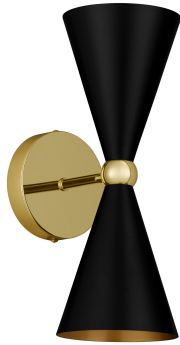

NOVA LUCE

PRODUCT DATASHEET

Version: 001

PRODUCT PHOTOGRAPH

TECHNICAL DRAWING

GENERAL INFORMATION

Product Code	9035975
Collection	Indoor
Product Category	Wall
Product Family	Gala
Mounting Location	Wall
Application Environment	Indoor
Specifications	N/A

DIMENSION & WEIGHT

LxWxH (cm)	D: 18 W: 18.5 H: 35
Cut Out (cm)	N/A
Weight (Kgr)	0.7

MATERIAL & COLOR

Product Color	Matt Black & Gold
Body Material	Metal

APPLICATION & MOUNTING

Ambient Working Temp.	Max 45°C
Type of Protection	IP20
Dimmable	N/A
Type of Dimming	N/A
Mounting type	Surface
Mounting Depth (cm)	N/A
Led Module Replaceable	Yes
Light Source	E14