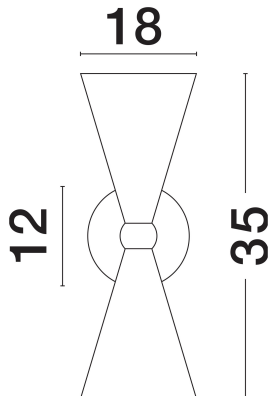

NOVA LUCE

PRODUCT DATASHEET

Version: 001

PRODUCT PHOTOGRAPH

TECHNICAL DRAWING

GENERAL INFORMATION

Product Code	9035975
Collection	Indoor
Product Category	Wall
Product Family	Gala
Mounting Location	Wall
Application Environment	Indoor
Specifications	N/A

DIMENSION & WEIGHT

LxWxH (cm)	D: 18 W: 18.5 H: 35
Cut Out (cm)	N/A
Weight (Kgr)	0.7

MATERIAL & COLOR

Product Color	Matt Black & Gold
Body Material	Metal

APPLICATION & MOUNTING

Ambient Working Temp.	Max 45°C
Type of Protection	IP20
Dimmable	N/A
Type of Dimming	N/A
Mounting type	Surface
Mounting Depth (cm)	N/A
Led Module Replaceable	Yes
Light Source	E14

Power (Nominal)	2x5W
Input voltage (Nominal)	220-240V
Mains Frequency	50/60Hz

PHOTOMETRICAL DATA

Luminous Flux	N/A
Color Temperature	N/A
Light Color (Designation)	N/A

WARRANTY

Warranty	3 Years
----------	----------------