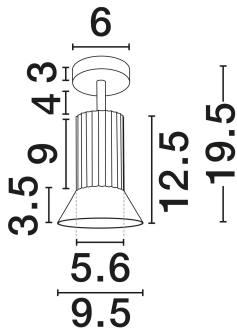

NOVA LUCE

PRODUCT DATASHEET

Version: 001

PRODUCT PHOTOGRAPH

TECHNICAL DRAWING

GENERAL INFORMATION

Product Code	9011441
Collection	Indoor
Product Category	Ceiling
Product Family	Luvia
Mounting Location	Ceiling
Application Environment	Indoor
Specifications	N/A

DIMENSION & WEIGHT

LxWxH (cm)	D: 9.5 H: 19.5
Cut Out (cm)	N/A
Weight (Kgr)	0.2

MATERIAL & COLOR

Product Color	Oxide Bronze &Black
Body Material	Aluminium

APPLICATION & MOUNTING

Ambient Working Temp.	Max 45°C
Type of Protection	IP20
Dimmable	Yes
Type of Dimming	N/A
Mounting type	Surface
Mounting Depth (cm)	N/A
Led Module Replaceable	Yes
Light Source	MR16/GU10

Power (Nominal)	1x10W
Input voltage (Nominal)	100-240V
Mains Frequency	50/60Hz

PHOTOMETRICAL DATA

Luminus Flux	N/A
Color Temperature	N/A
Light Color (Designation)	N/A

WARRANTY

Warranty	3 Years
----------	----------------