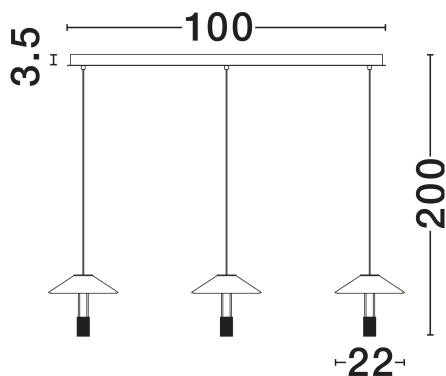

NOVA LUCE

PRODUCT DATASHEET

Version: 001

PRODUCT PHOTOGRAPH

GENERAL INFORMATION

Product Code	9695277
Collection	Indoor
Product Category	Suspension
Product Family	Anafi
Mounting Location	Wall
Application Environment	Indoor
Specifications	N/A

DIMENSION & WEIGHT

LxWxH (cm)	L: 100 W: 22 H: 200
Cut Out (cm)	N/A
Weight (Kgr)	3.5

MATERIAL & COLOR

Product Color	Sandy Black
Body Material	Steel, Aluminium & Acrylic

TECHNICAL DRAWING

APPLICATION & MOUNTING

Ambient Working Temp.	Max 45°C
Type of Protection	IP20
Dimmable	No
Type of Dimming	N/A
Mounting type	Surface
Mounting Depth (cm)	N/A
Led Module Replaceable	No
Light Source	LED

NOVA LUCE S.A

Schimatari Viotias
32009, Greece

+30 22620 58 121
+30 22620 56 743

info@novaluce.com
www.novaluce.com

NOVA LUCE

PRODUCT DATASHEET

Version: 001

ELECTRICAL DATA

Power (Nominal)	24W
Input voltage (Nominal)	220-240V
Mains Frequency	50/60Hz

PHOTOMETRICAL DATA